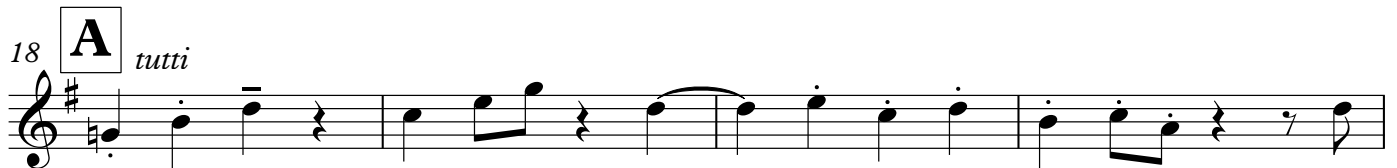

Rhythm-a-ning

E♭ INSTRUMENTS

Thelonious Monk

A *tutti*

SOLOS

A G E⁷ Am⁷ D⁷ G E⁷ Am⁷ D⁷

G G/B C C^{#o7} 1. G/D E⁷ Am⁷ D⁷ 2. G/D D⁷ G

B B⁷ E⁷